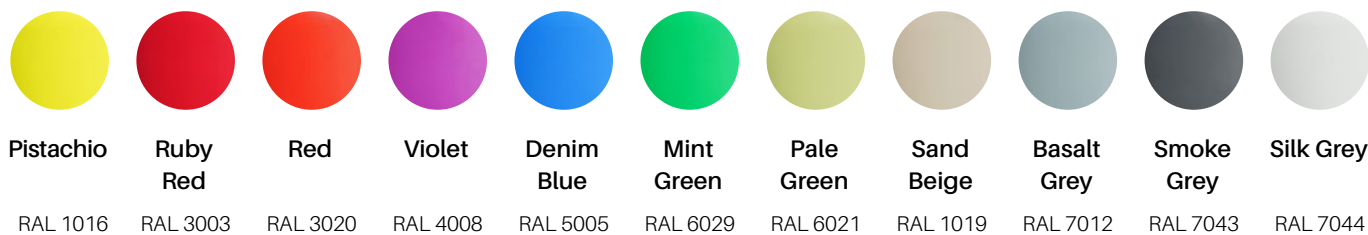

RBN. White
RAL 9016

RAO. Colza Yellow
RAL 1021

RNP. Orange
RAL 2004

RVA. Lime Green
RAL 3020

RVL. Brilliant Blue
RAL 5007

RAC. Steel Blue
RAL 5011

RNG. Black
100% Recycled RAL 9017

Remarks:

- *The RAL colours mentioned are indicative.
- *The colours shown in this document may vary from the product colours.
- *White can be backlit with the LED Kit.

Other colors available upon request

* Minimum order of same element: 12 units.